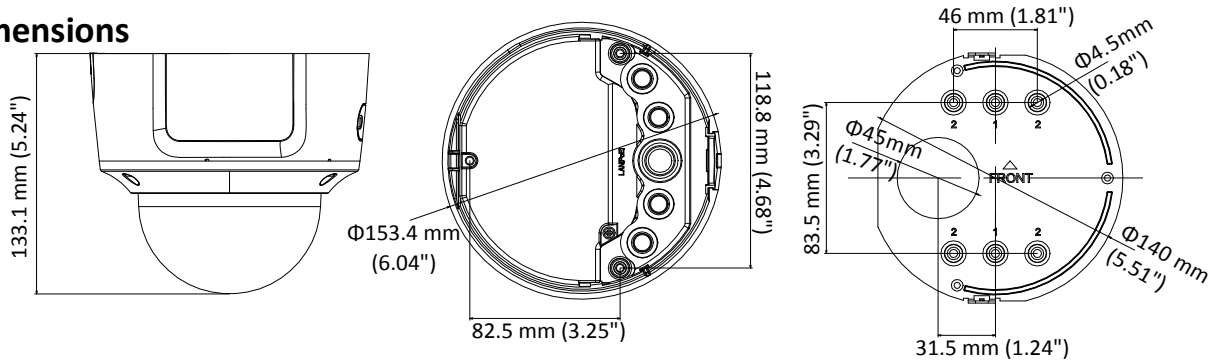

Available Model:

DS-2CD2785FWD-IZS

Dimensions

Accessories

DS-1475ZI-SUS
Vertical Pole Mount

DS-1476ZI-SUS
Corner Mount

Distributed by